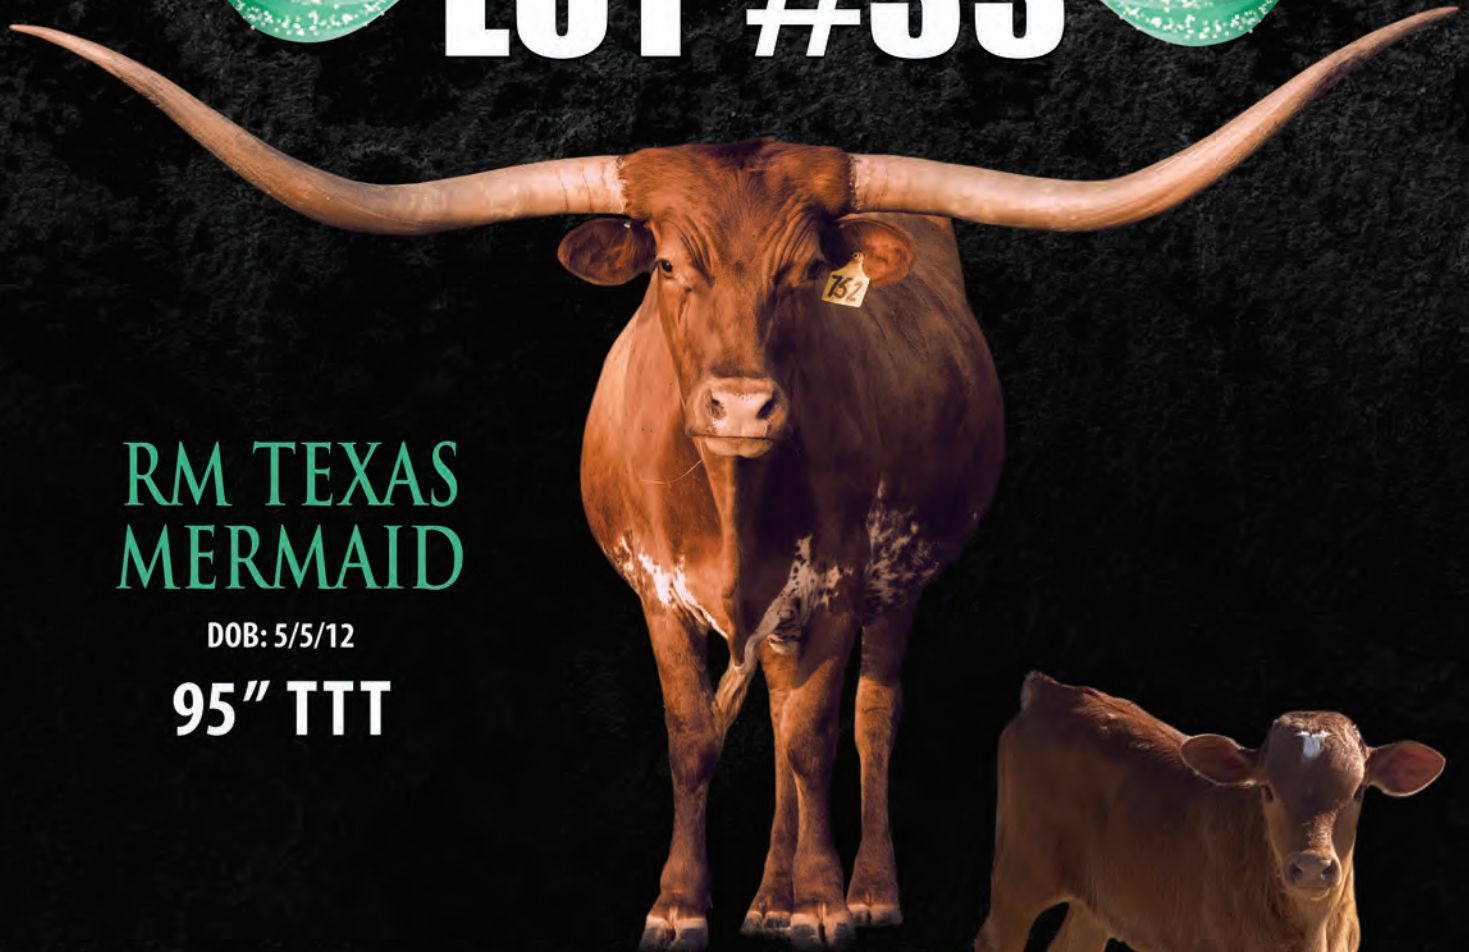

XX DOUBLE DIME LONGHORNS XX

LOT #33

RM TEXAS
MERMAID

DOB: 5/5/12

95" TTT

Bred to
BR JUNGLE JIM
91.4375" TTT
on 11/12/21 (HSC)