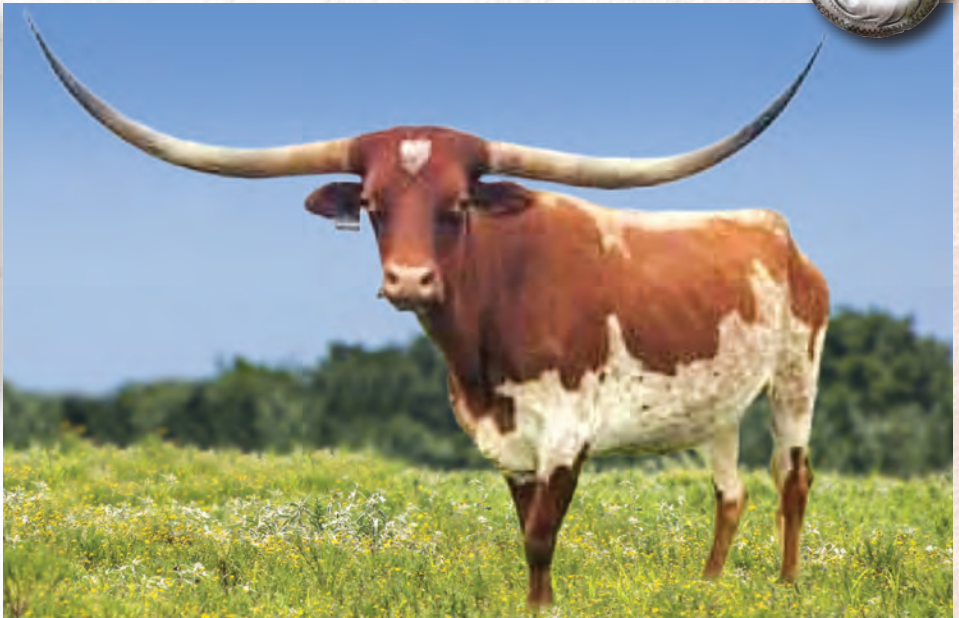

Offered by Trampas & Erica Cook, Bluegrass Longhorns

TLBAA: CI308364 PH NO. 70 DOB: 1/5/2016

SITTIN ROSSETTE

HUNTS COMMAND RESPECT

SITTIN BULL

HASHBROWN

M.C. SUPER REX

IM A ROSE II

MAXS RED ROSE

Breeding: Exposed to Tuff Cowboy DC from 8/1/21 to sale date.

Comments: OCV. Sittin Rosette has it all! She's big, beautiful and has a great disposition! Her sire was the outstanding producer Sittin Bull and her dam, I'm A Rose II, is a full sister to the 3 time Ultimate Cow, Max's Red Rose, who measures 92"! She is on pace to go into the 90's as well! She is bred to Tuff Cowboy DC whose progeny are proving the power in his genetics! This year as a 6-year-old, he will likely go over 100", making him the 4th over 100" animal in his pedigree! The combination of genetics with this pairing are limitless! Take her home today and take your program to the next level!

Offered by Suzanne & William H. Torkildsen, M.D., Bull Creek Longhorns

TLBAA: CI331892 PH NO. 22/1 DOB: 2/8/2011