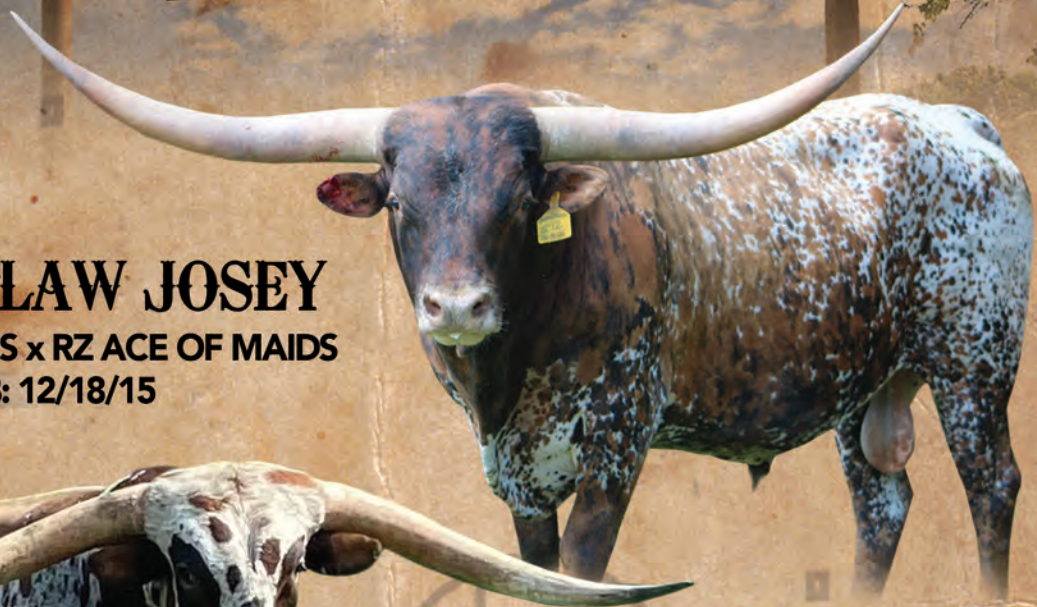

HOME BRANCH RANCH

HERD SIRES

HBR OUTLAW JOSEY

RZ JOSEY WALES x RZ ACE OF MAIDS
DOB: 12/18/15