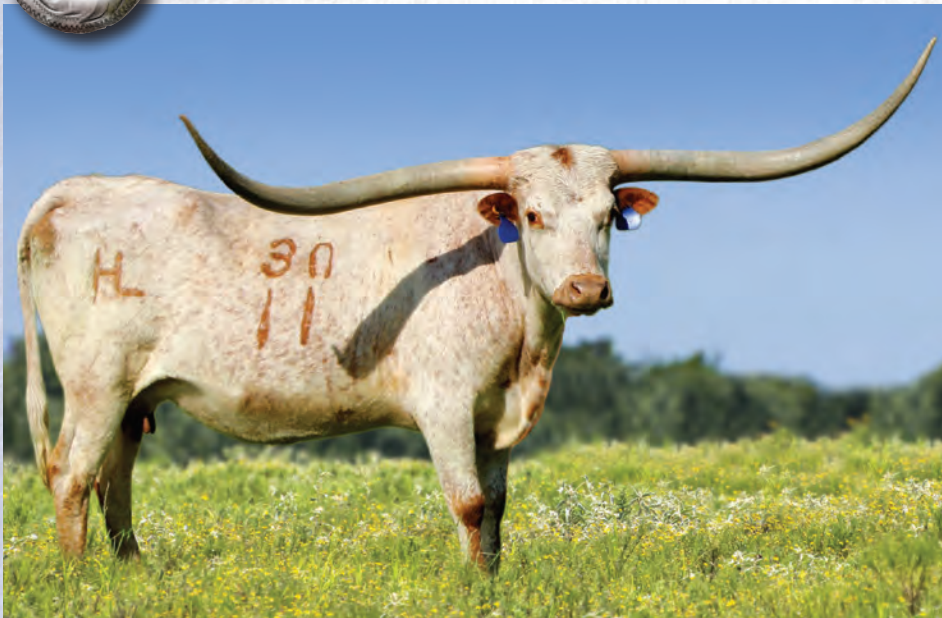

16 HL PRETTY WOMAN

TLBAA: CI281751 PH NO. 30/11 DOB: 10/2/2011

J.R. GRAND SLAM
JP RIO GRANDE
TX W LUCKY LADY
SITTIN BULL
HL SITTIN PRETTY
BC BEAUTY

Breeding: Exposed to Trued Up BCR from 6/5/21 to 9/24/21 and 11/19/21 to 2/1/22.

Comments: OCV. HL Pretty Woman is a direct daughter of one of the most prolific producers Hudson Longhorns has ever owned in HL Sittin Pretty! Not only has her mom been a tremendous producer, but Pretty Woman has followed in her mom's footsteps. Don't let her color discourage you, because she has produced some amazing offspring herself. One of our best 2018 heifers out of Pretty Woman measured 81.75" at 3 1/2 years old. Over 88"TTT, Pretty Woman is the real deal!!