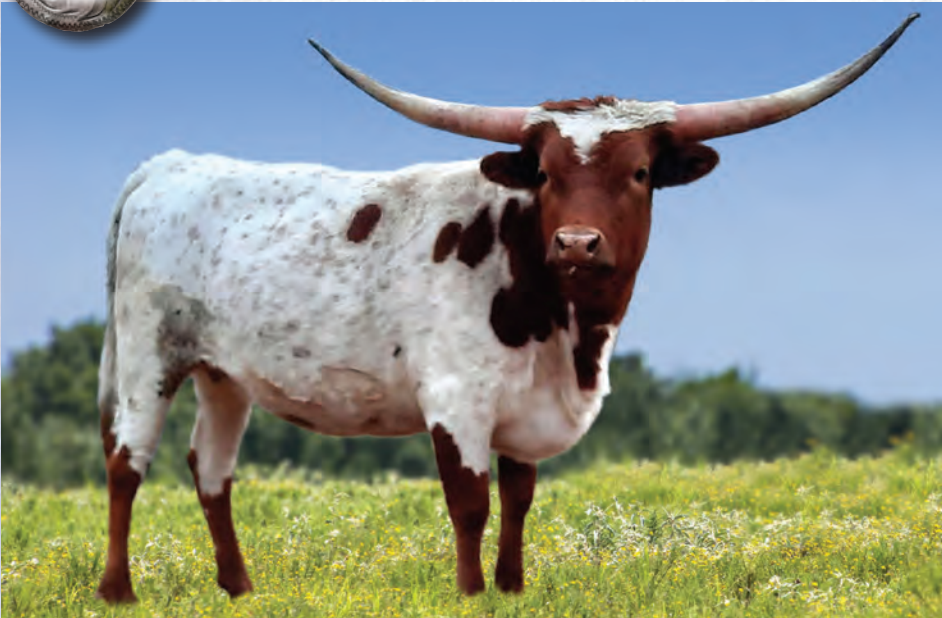

H-12 RUBIES AND CASH HCL

TLBAA: CI328770 PH NO. 11/0 DOB: 5/2/2020

COWBOY TUFF CHEX
CASH COWBOY
BL MONIKA 645
RINGMAN BCB
PRECIOUS RUBY BCB
RUBY BANDITA BCB

Breeding: Exposed to Dillinger Chex from 8/1/21 to 1/23/22.

Comments: OCV. This young heifer is very calm and gentle. She is an easy keeper and very fleshy. Her sire is by the longest horned bull, Cowboy Tuff Chex, and out of the 100k BL Monika 645. This gives you Lady Monika BL and BL Rio Catchit on the top side. On the bottom she goes back to Poco Lady BL, who started the Monika line, and Ringa Dinger. She is blood tested bred to Dillinger Chex. He is a son of MC Hangin Tuff out of BL Dazzle, out of BL Swahili, out of BL Safari Sue, out of Night Safari BL. That is some cow power!! She was over 50" TTT @ 17 months. More information at holycowlonghorns.com.