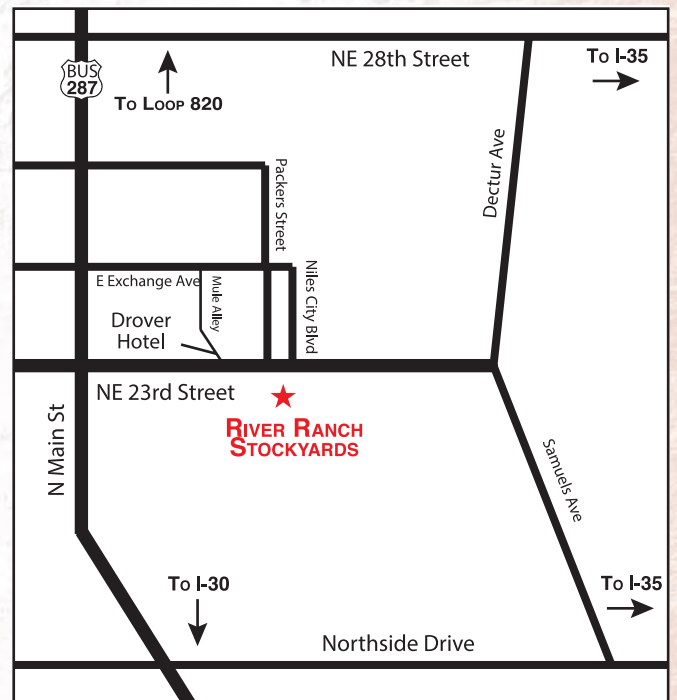

# Sale Location

**River Ranch Stockyards**  
**500 NE 23rd St.,**  
**Fort Worth, Texas**

*Photo by Michael Barera Wikimedia Commons*

**From The Drover Hotel:** from the back of the hotel, a short walk across the street.

**From TownePlace Suites Fort Worth Downtown:** Go southwest on E Belknap St/E Weatherford St. toward Elm St. - Turn right onto N Elm St. - Continue onto Samuels Ave. 1.8 mi. - Turn left onto NE 23rd St. go .3 mi. and destination is on the left

**From Fort Worth Meacham Int'l Airport:** Go south on N Main St. 2.4 mi. and turn left onto NE 23rd St. Go .3 mi. and destination is on the right.

HUDSON / VALENTINE  
FORT WORTH STOCKYARDS  
LONGHORN AUCTION