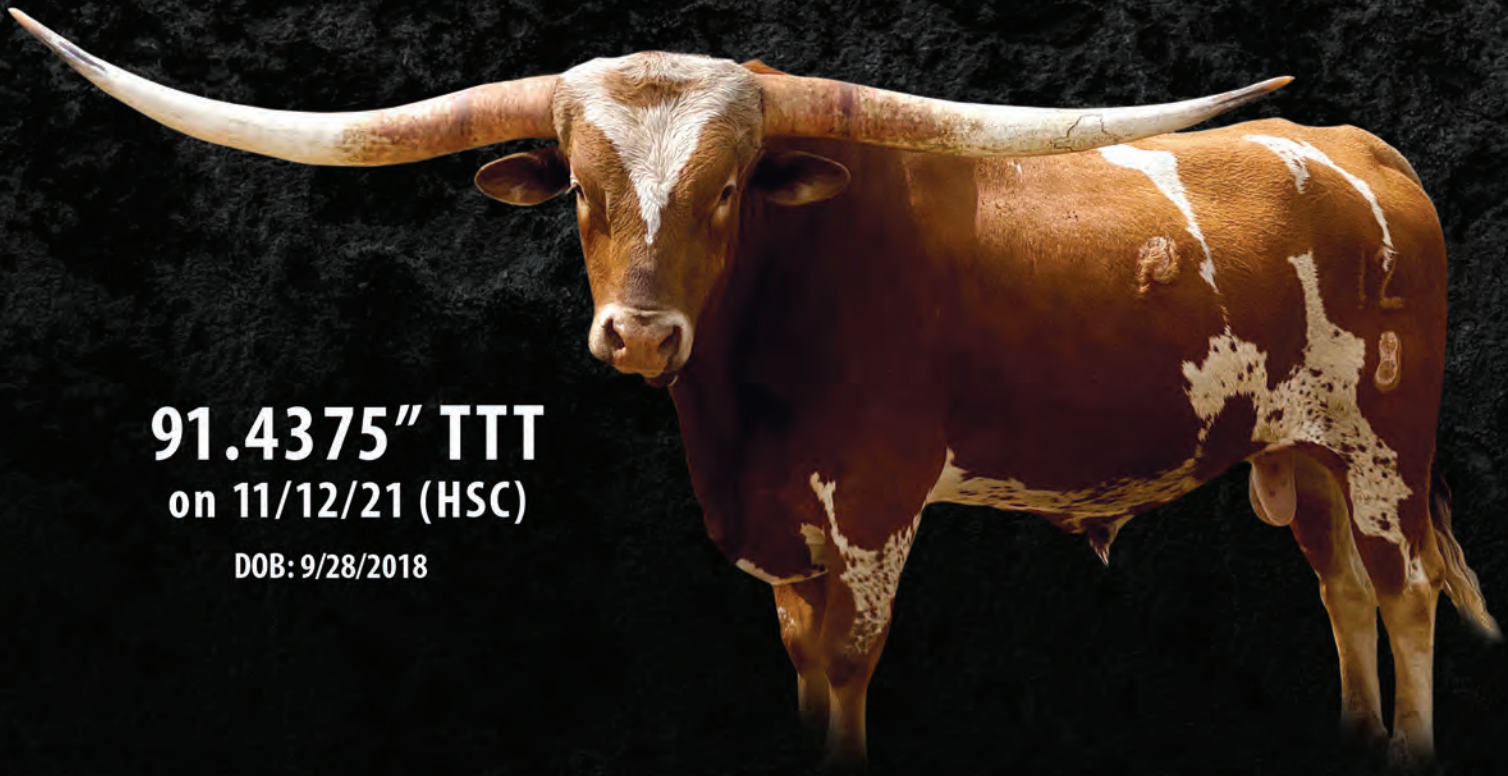

# XX BR JUNGLE JIM XX

**91.4375" TTT**  
on 11/12/21 (HSC)  
DOB: 9/28/2018

---

**FIRST OFFSPRING COMING SPRING 2022!**

---

**RM TEXAS MERMAID**  
95" TTT

**LOT #33**

**SR SWEET  
REBELLION**  
74.25" TTT  
*before 3 years*