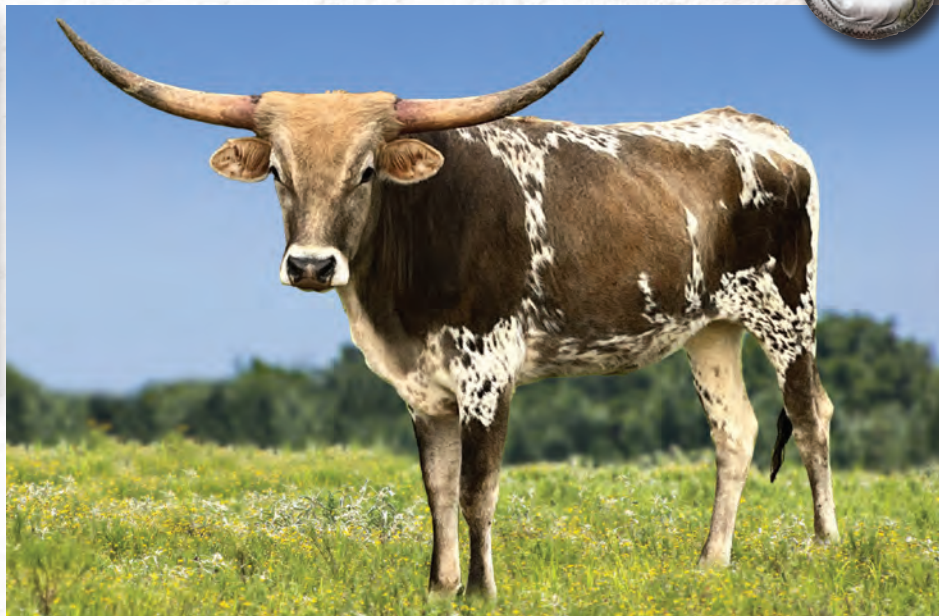

**Breeding:** Not exposed.

**Comments:** OCV. WR Jessica 20 is a beautiful tan, white and gray heifer with great horn potential. She is the offspring of PCC Front Runner (Sire) and RM Escondido Star 876 (Dam). Her unusual color and markings would make a great addition to any herd. Not exposed.